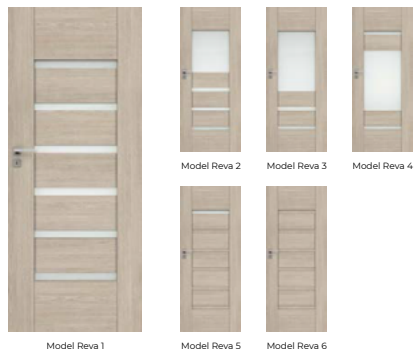

DRE / REVA

OKLEINA DRE-CELL, DRE 3D